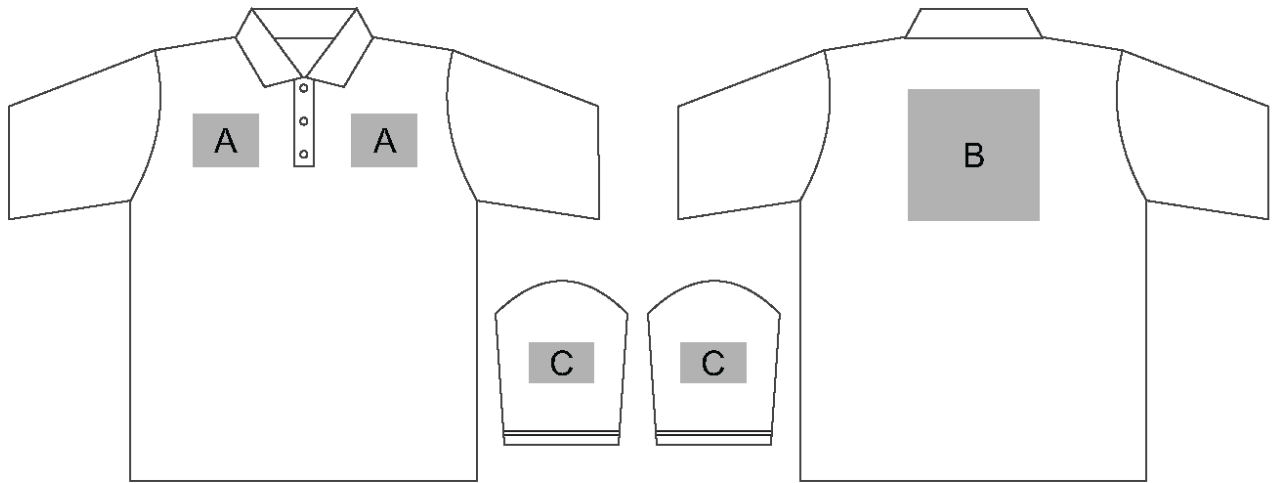

ALT-1400

Sector Hi-Viz Golf Shirt

Need to know:

- Includes 1-Colour, 1-Position Screen Print (setup fees apply).

EMB: Heavy logos (High Stitch Count) will affect the quality of branding due to lightweight fabric.

Branding Options:

Position A

1. Screen Print (SA)
1 Colour
Size: 100mm wide x 20mm high
2. Embroidery (EMB-A)
Size: 100mm wide x 80mm high

Position C

1. Screen Print (SA)
1 Colour
Size: 60mm wide x 60mm high
2. Embroidery (EMB-A)
Size: 80mm wide x 60mm high

Position B

1. Screen Print (SA)
1 Colour
Size: 200mm wide x 100mm high
2. Embroidery (EMB-A)
Size: 100mm wide x 100mm high